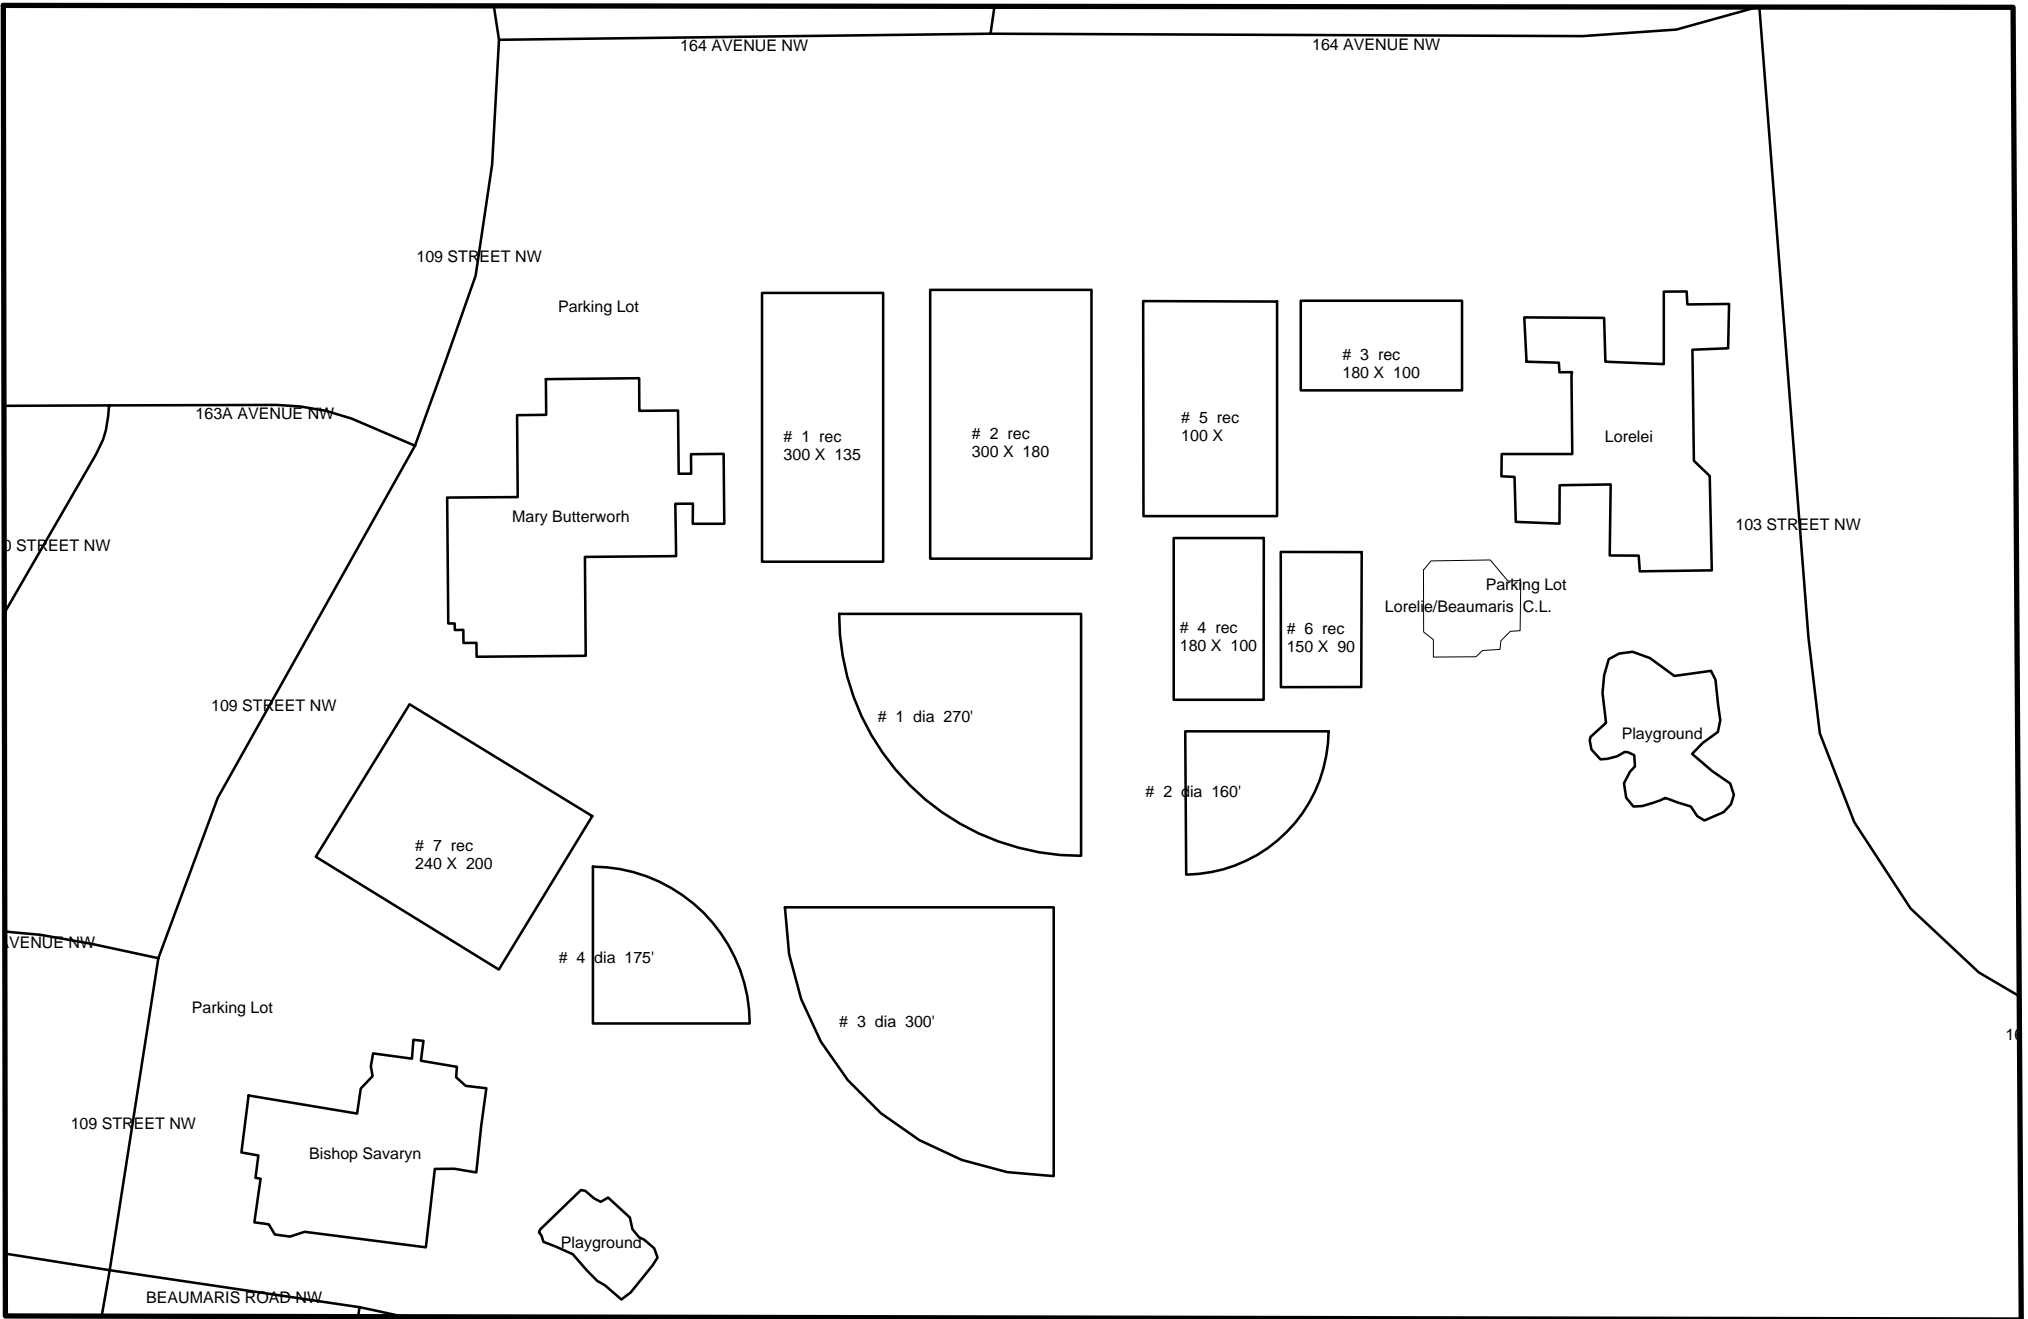

# 2 dia 200'

Playground

**Laurier Park Sports Fields**

**Beuna Vista Rd.- 134 Street**

**NW**

Back

**Lorelie / Bishop Savaryn / Mary Butterworth**

**163 Avenue - 109 Street**